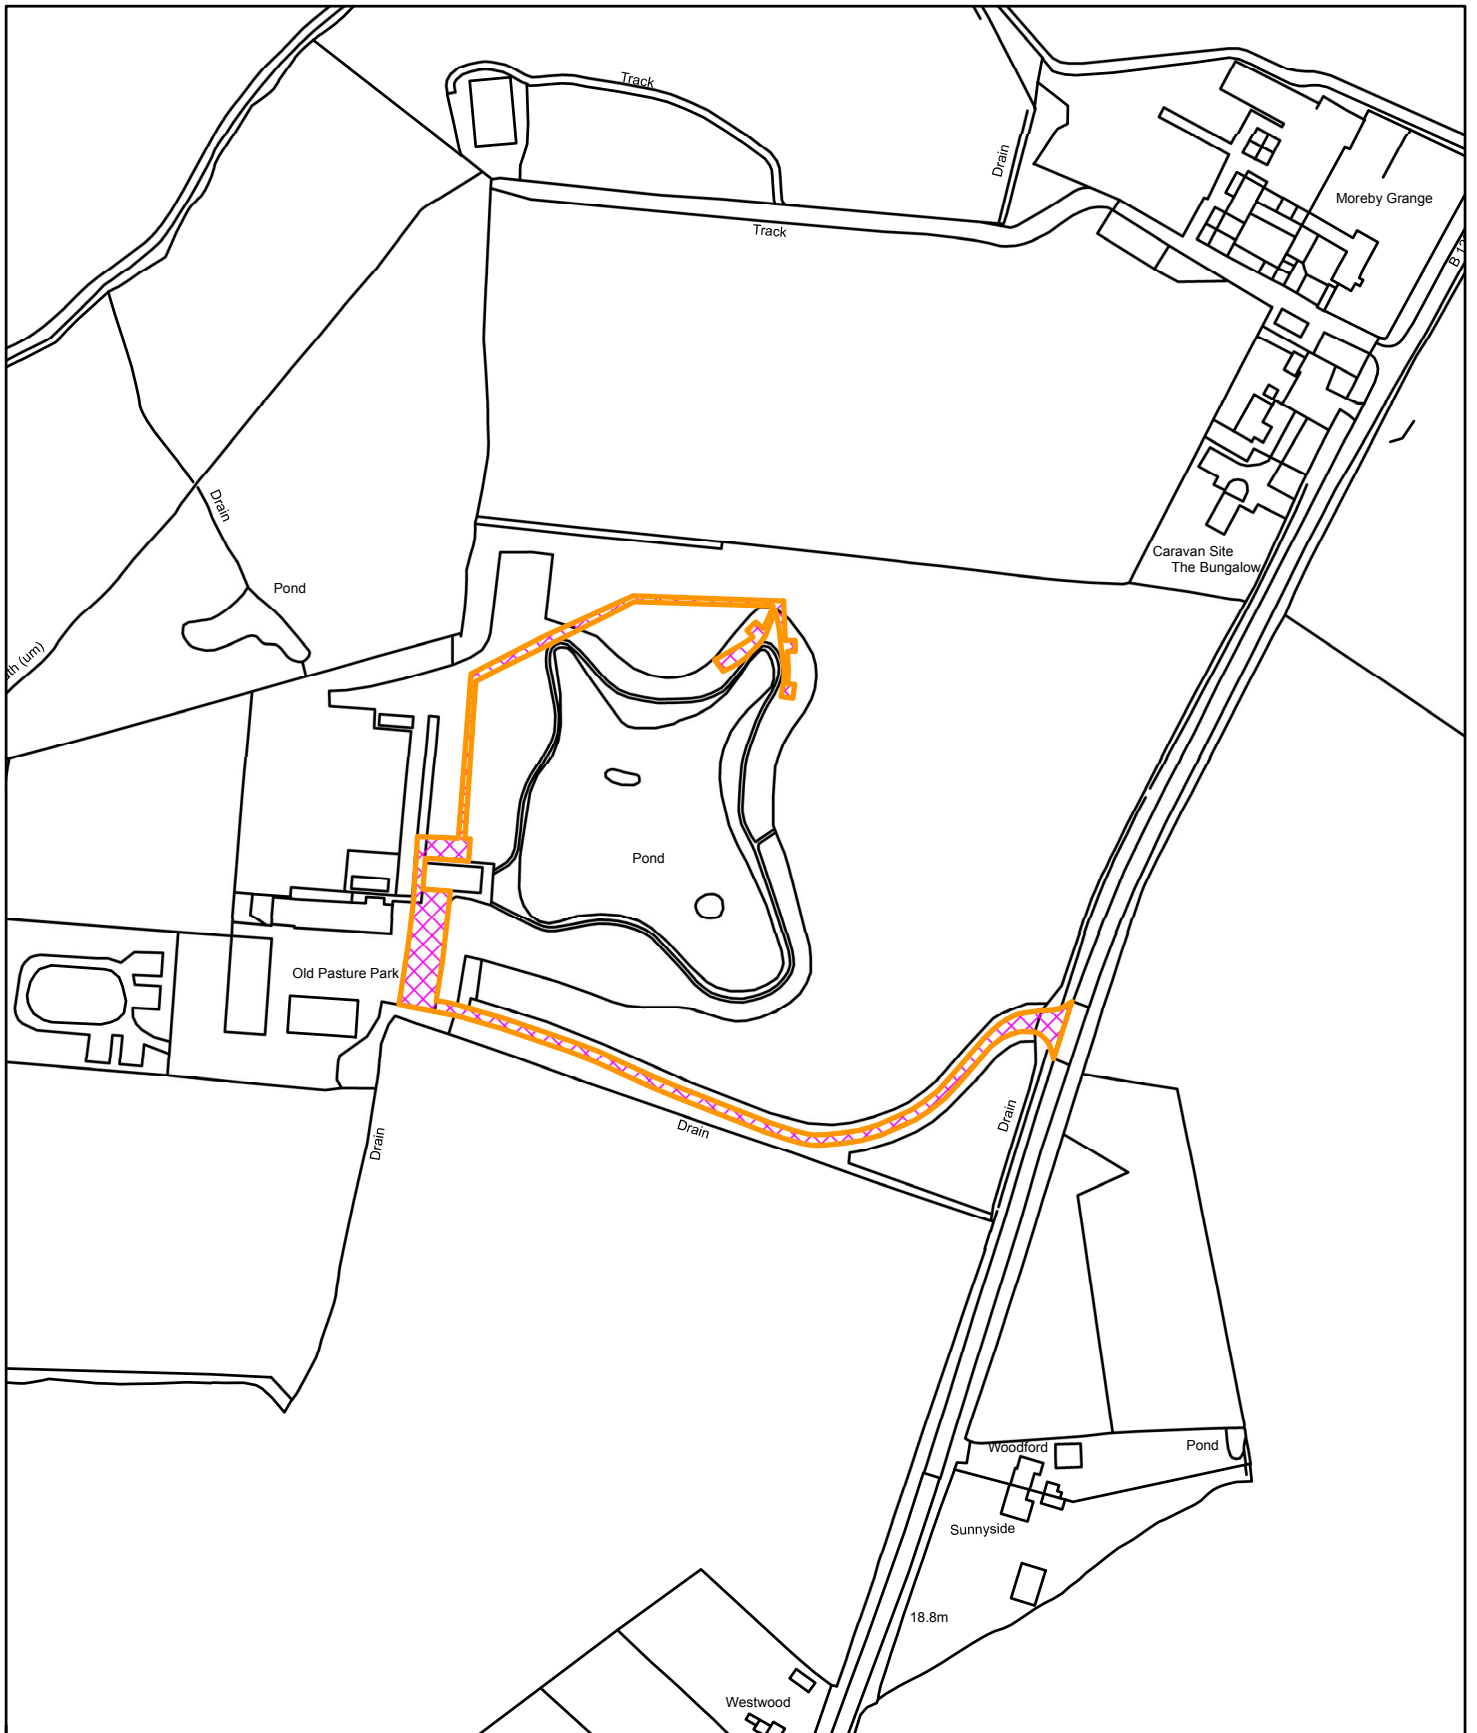

Old Pasture Park, York Road, Stillingfleet
2021/1360/FUL

Reproduced from the Ordnance Survey mapping with the permission of Her Majesty's Stationary Office. Unauthorised reproduction infringes Crown Copyright and may lead to prosecution or civil proceedings © Crown Copyright
Selby District Council Licence No. 100018656
This copy has been produced specifically for Planning and Building Control purposes only.
No further copies may be made.

N
1:2,500